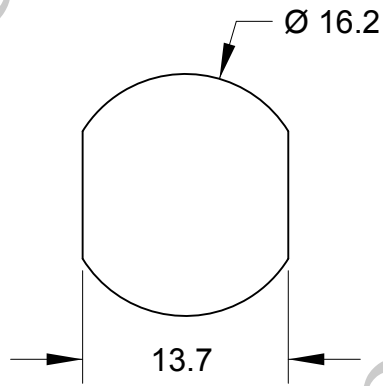

Recommended Panel Piercing Dimensions

	PART	DESCRIPTION
1	Shell/Body	Brass, CuSnZn3 Plated
2	Insulator	Teflon
3	Pin Contact	Brass, Gold Plated
4	Nut	Brass, CuSnZn3 Plated
5	Gasket	Silicone Rubber
6	Washer	Brass, CuSnZn3 Plated

**BARENCO Ltd**

DRAWN Name	B. Gell	N straight female to female coupler	
Dimensions: mm			
Date	15/11/2019	SIZE	DWG NUMBER
Last Rev.		A4	170023
SCALE	1 : 0.5	REV	-
			SHEET 1 OF 1

**Barenco Ltd**

Unit 14 Winterbeck Ind. Est. Orston Lane, Bottesford, Nottinghamshire NG13 0AU. Tel. 0(44)1949 860400  
 Email.Sales@barencoco.uk. Web.www.barencoco.uk